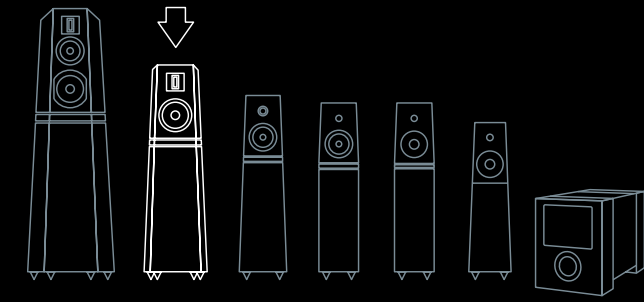

The lower module has been designed to work as an in-room quasi-third-order smooth-slope bass generator. It allows an outstanding bass response down to the low 20 Hz.

The Sarastro II comes in piano black, metallic silver, and many choices of exotic wood veneers. It is finished with a long-lasting high-gloss polyester lacquer specially imported from Italy and formulated to be associated with the finest luxury furniture standards. The entire process is geared to seeing you get loudspeakers that embody absolute quality and the most rigorous standards of workmanship.

Without any doubt, the Sarastro II is an exquisite loudspeaker that offers an effortless sense of realism throughout any home audio software collection. It's a luxurious piece of engineering and furniture that integrates state-of-the-art components and represents an investment in years of enjoyment.

All Verity Audio designs are crafted with a balance of science and art. It is only through this tradition that the spirit of knowledge and craftsmanship come alive.

Discover the Sarastro II and experience how the spirit of music lives on...

SARASTRO II

SPECIFICATIONS

Bandwidth:	20 to 60,000 Hz $\pm$ 3dB
Woofer:	11" (280 mm) doped polypropylene 4" (100 mm) SD-1 high-power underhung motor
Midrange¹:	6" (150 mm) doped polypropylene 2" (50 mm) SD-1 high-power underhung motor
Tweeter²:	2" (50 mm) pure aluminum ribbon
Input Power:	7 watts (8 Ω) minimum recommended
Sensitivity:	93 dB @ 2.83 Vrms & 1 meter on axis
Impedance:	8 Ω nominal, 4 Ω minimal

DIMENSIONS & WEIGHTS

W x D x H:	14.0 x 20.0 x 47.5" (350 x 505 x 1,210 mm)
Weight :	300 lbs (136 kg) 470 lbs (214 kg) packed / pair

CABINET FINISH

Standard:	High-Gloss Piano Black
Special Order:	High-Gloss Silver, Makore & Quilted Big Leaf Maple

FEATURES & ACCESSORIES

Connectors¹:	Gold-plated • removable posts
Isolation Cone¹:	Solid brass with stainless steel lockable spikes
Isolation Platform :	1-1/4" (32 mm) Damped Aluminum
Jumper Cables :	8" (203 mm) high purity copper
Transportation Case :	ATA « Air Transportation Association » metal case

¹ Propriétaire

² Verity Audio