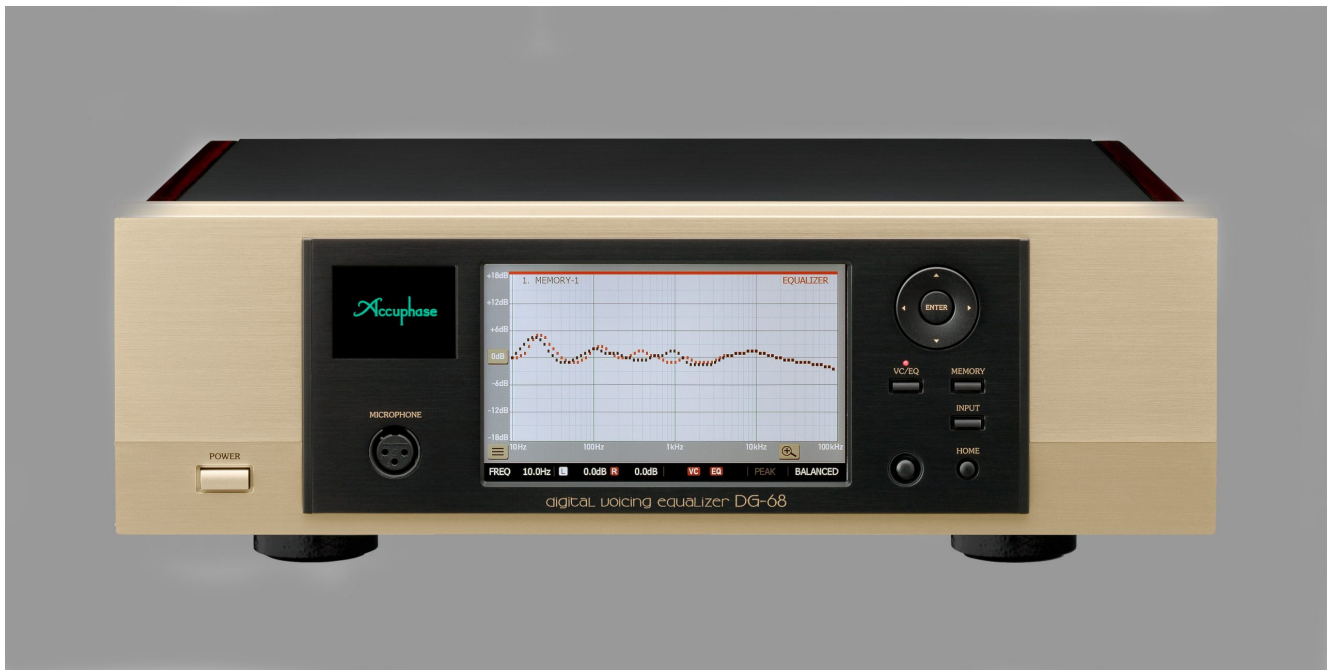

Equalizer

Accuphase DG-68 Equalizer

Accuphase

- Fully digital signal processing Voicing Equalizer
- Separate sound field compensation and equalizer functions
- Smooth Voicing feature prevents excessive correction based on the low frequency reproduction capability of the speakers
- High-speed 40-bit floating point DSP
- High-accuracy A / D and D / A conversion circuitry
- Intuitive and highly readable menu screens make operation easy
- Freely programmable 30 pattern memory
- Analog and digital inputs and outputs provided as standard